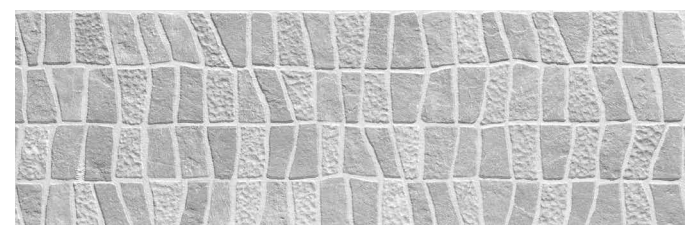

Wallstone Blocks White SLIMRECT 29x89cm

Decor Primrose SLIMRECT 29x89cm

P55

Wallstone Ivory SLIMRECT 29x89cm

Wallstone Blocks Ivory SLIMRECT 29x89cm

Decor Swinside SLIMRECT 29x89cm

P55

Wallstone Grey SLIMRECT 29x89cm