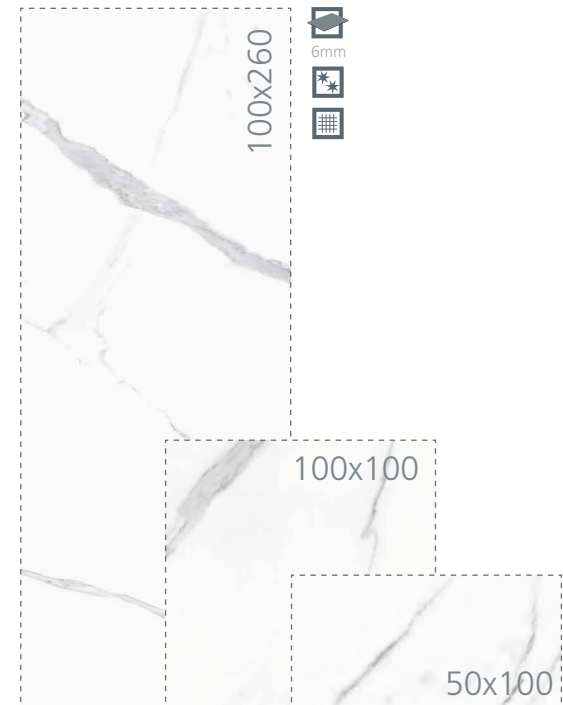

Calacatta White Matt 100x100cm 6mm

SLIMRECT

CALACATTA

100X260 100X100 50X100

Calacatta Matt [ZOOM]

Calacatta White Matt 100x260cm / 100x100cm / 50x100 cm 6mm

Calacatta White Polished 100x260cm / 100x100cm / 50x100 cm 6mm