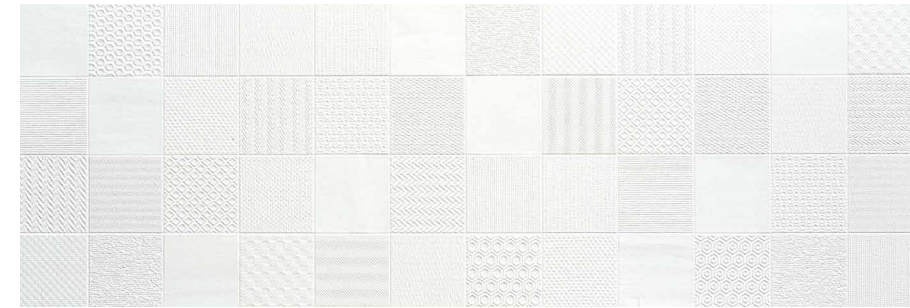

SLIMRECT

CHALK

40X120

Chalk White SLIMRECT 40x120cm

Chalk Line White SLIMRECT 40x120cm

Chalk Pop White SLIMRECT 40x120cm

Chalk White [ZOOM]

Chalk Pop [ZOOM]

Chalk White / Chalk Line White SLIMRECT 40x120 cm

Queens Grey Rect. 75x75 cm

ICEBERG

40
X120
SLIMRECT

SLIMRECT ICEBERG 40X120

Iceberg [ZOOM]

Iceberg Blanco Mate SLIMRECT 40x120cm

Iceberg Cubic Blanco Mate SLIMRECT 40x120cm