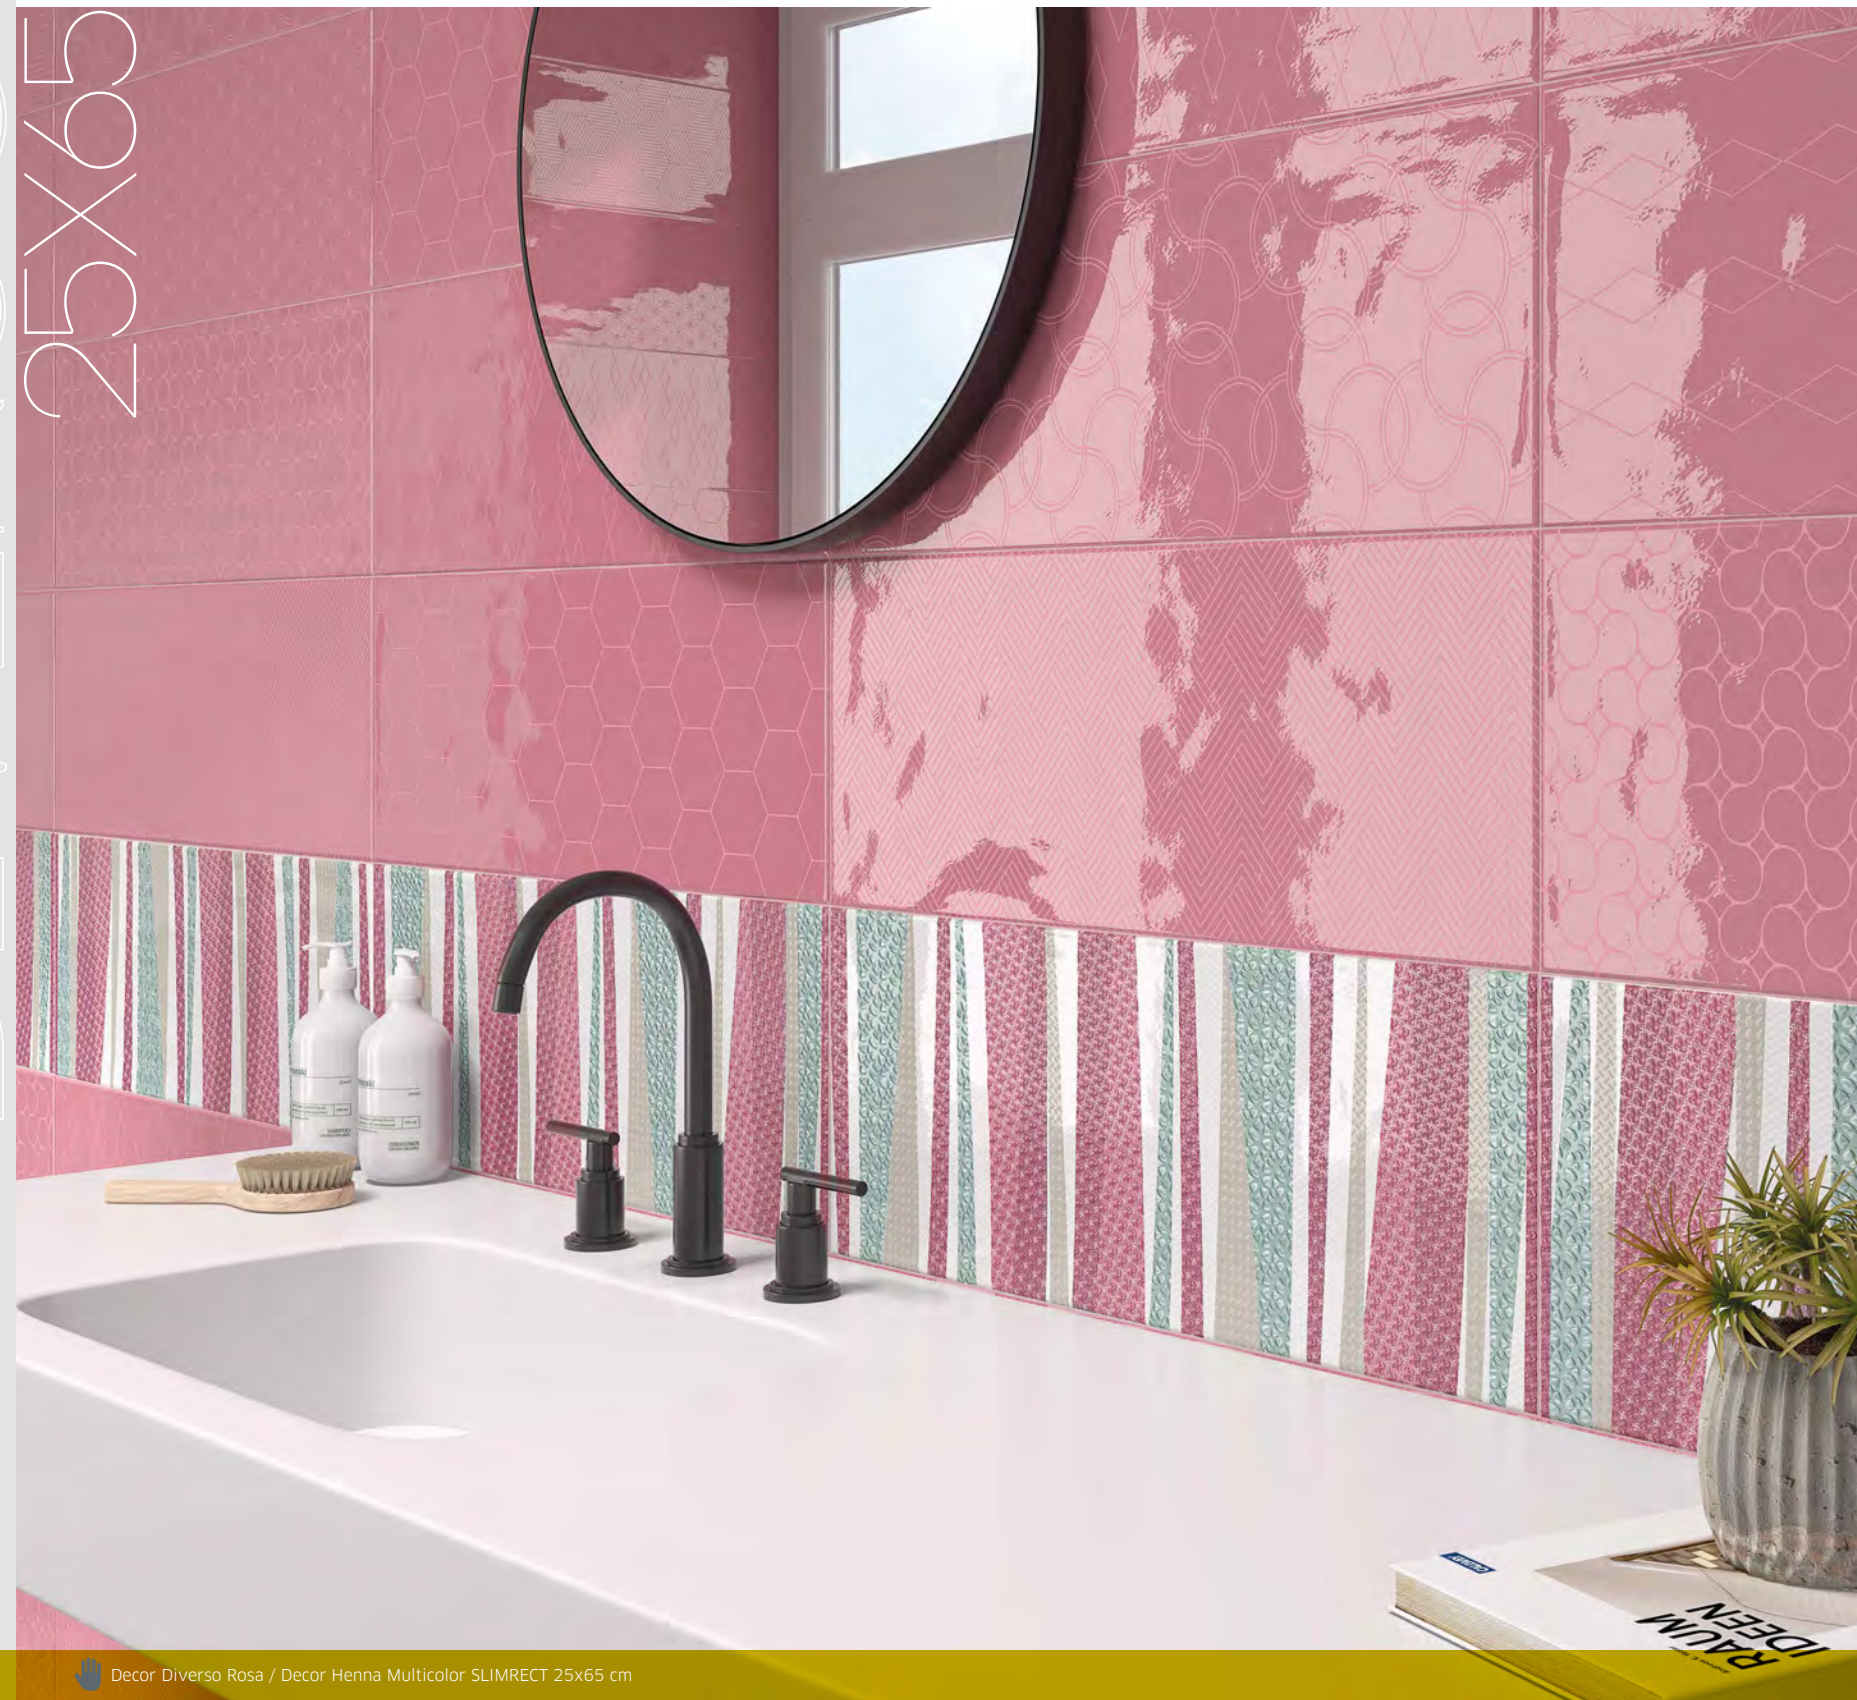

P42

Decor Diverso Perla SLIMRECT 25x65cm
(Nueve diseños aleatorios / Nine random designs)

Diverso [zoom]

Decor Diverso [zoom]

Decor Diverso Azul SLIMRECT 25x65cm
(Nueve diseños aleatorios / Nine random designs)

Decor Diverso Rosa SLIMRECT 25x65cm
(Nueve diseños aleatorios / Nine random designs)

Decor Diverso Rosa / Decor Henna Multicolor SLIMRECT 25x65 cm

Diverso Blanco / Decor Diverso Azul SLIMRECT 25x65 cm

Vulcano Grey Rect 59x59 cm