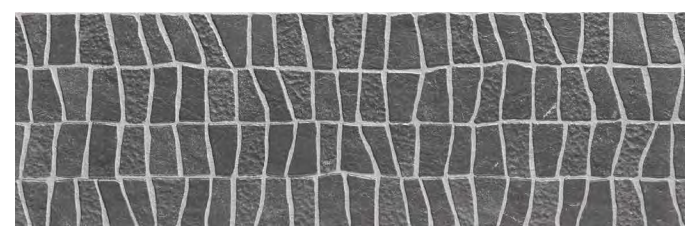

Wallstone Blocks Grey SLIMRECT 29x89cm

Listelo Steel Mate 1x89cm

P11

Listelo Steel Brillo 1x89cm

P11

Wallstone Dark SLIMRECT 29x89cm

Wallstone Blocks Dark SLIMRECT 29x89cm

Wallstone Grey / Wallstone Blocks Dark SLIMRECT 29x89 cm. / Decor Swinside SLIMRECT 29x89 cm. Sandstone Grey Rect. 59x59 cm.